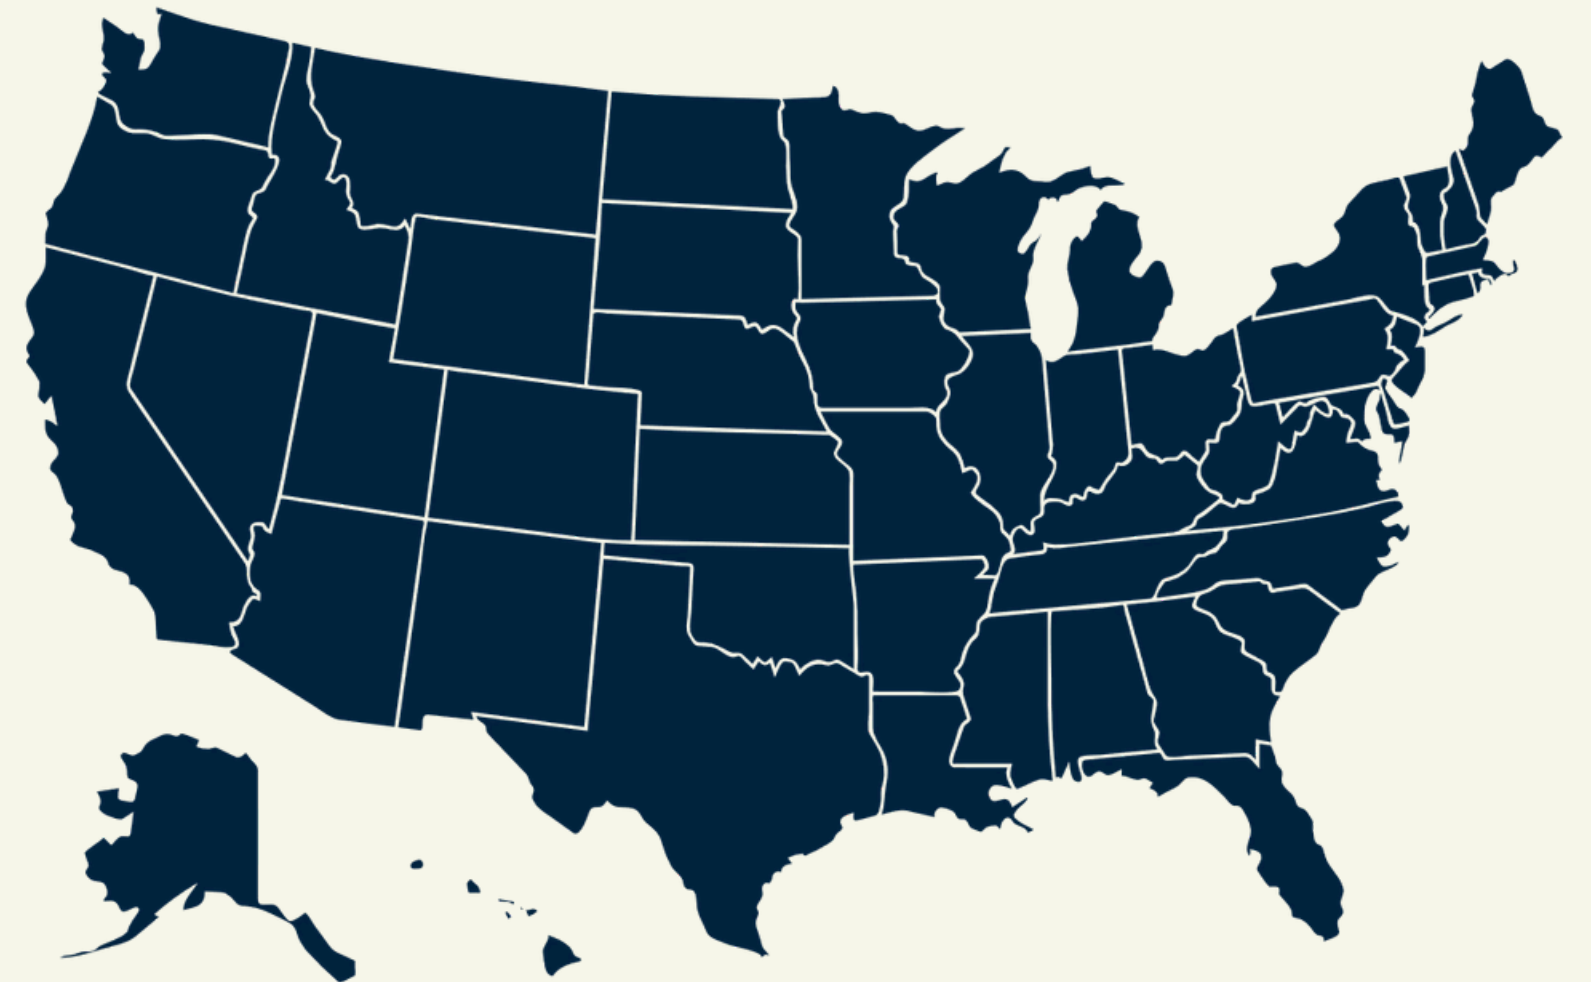

Our Global Outreach

Australia

UK

USA

New Zealand

India

Nepal

Canada

USA

Switzerland

Ireland

USA

Northern Arizona University

Marywood University

Northwood University

Stratford University

Australia

Canterbury Institute of Management

International College of Management Sydney

**Southern
Cross
University**

Southern Cross University

India

**Lovely Professional University
(LPU)**

New Zealand

New Zealand – January and July

Ireland – September

UK – January, May, September

Switzerland – September

USA – January and August

Nepal – June/July

India – June/July

Intakes